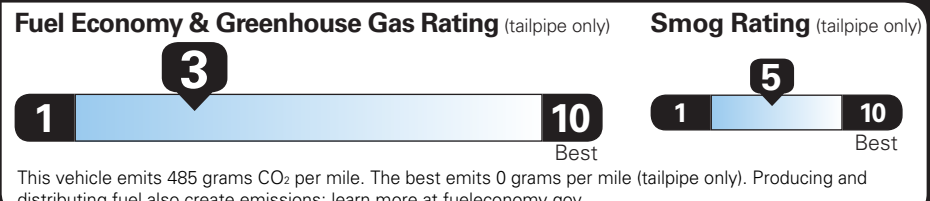

EPA DOT Fuel Economy and Environment

Gasoline Vehicle

Fuel Economy CORVETTE

Two seaters range from 12 to 51 MPG. The best vehicle rates 146 MPGe.

18 MPG combined city/hwy
15 city
25 highway

5.6 gallons per 100 miles

You spend $8,500 more in fuel costs over 5 years compared to the average new vehicle. G A J

Annual fuel cost **$3,300**